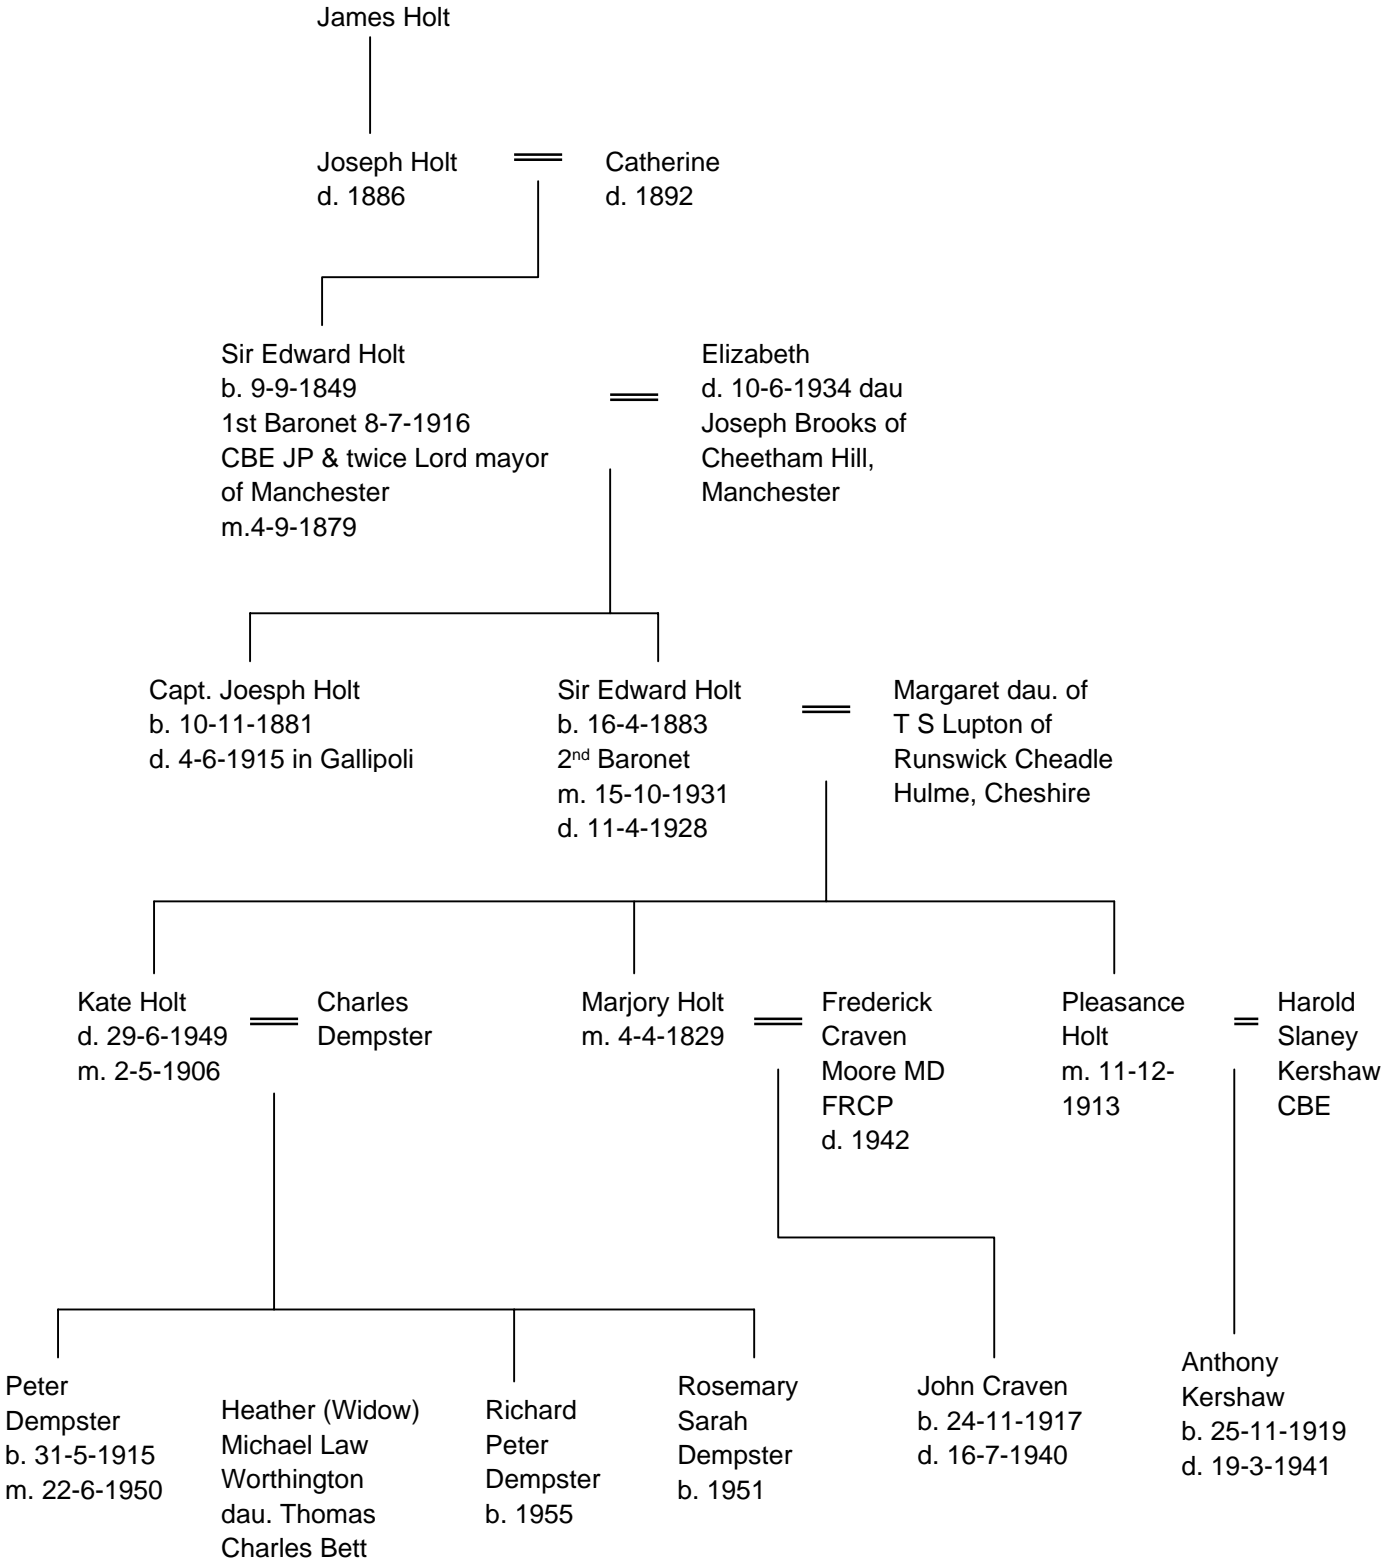

Holt of Cheetham
 County Palatine of Lancaster
 Seat: Holmacre, Congleton Road, Alderley Edge, Cheshire

Arms :- Per chevron arg. And or two fleurs-de-lis in pale sa. As many mountain ash trees fructed and eradicated ppr.
 Crest :- Two arms embowed in armour sa. Each charged on the forearm with a fleur-de-lis and holding in the hands gauntleted also sa. A mountain ash tree as in the arms.
 Motto :- Vincere est vivere.